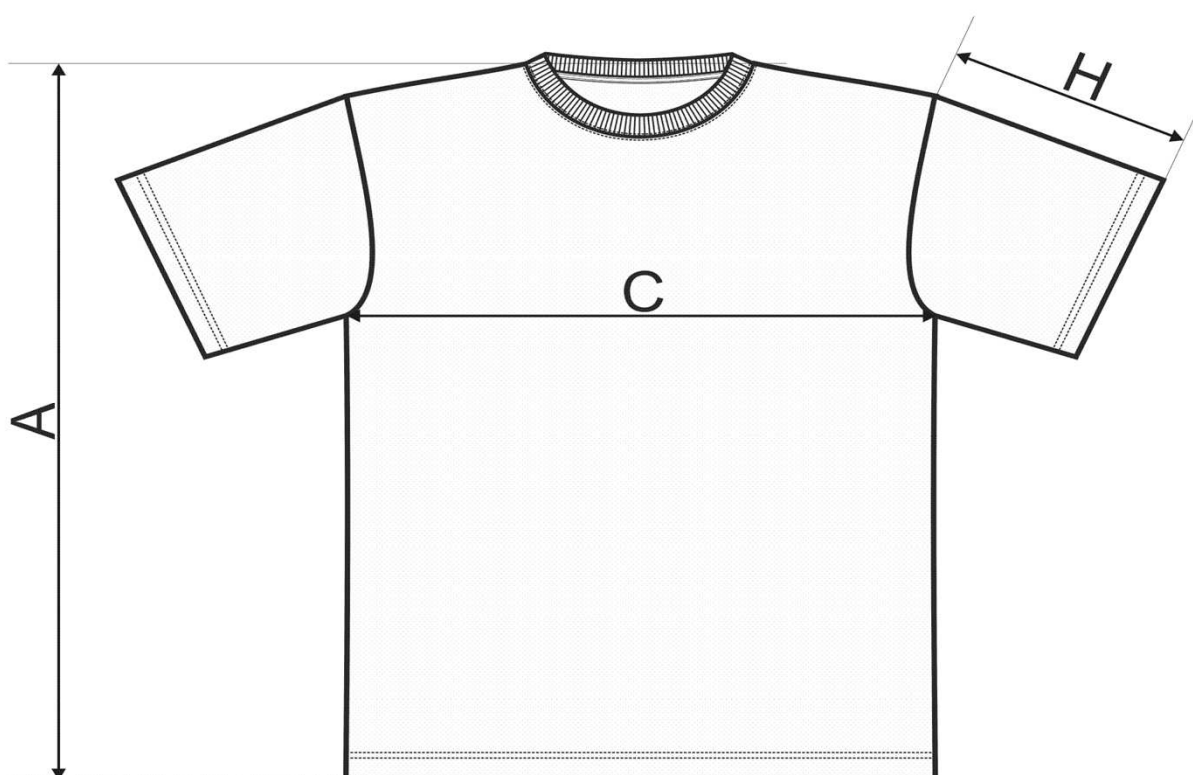

SIZE SPECIFICATION							
Commodity	Kids T-shirts Classic New 145						
Code	135						
size [cm]		4	6	8	10	12	
A		42	46	52	58	64	
C		33	36	40	42	44	
H		10	12	15	15	17	

All size specifications listed are in cm. Accepted tolerance of up to + / - 5%.

SIZE SPECIFICATION								
Commodity	Gents T-shirt Classic New 145							
Code	132							
size [cm]		S	M	L	XL	2XL	3XL	
A		66	70	74	76	78	82	
C		48	52	55	58	61	65	
H		21	22	23	24	25	26	

All size specifications listed are in cm. Accepted tolerance of up to + / - 5%.